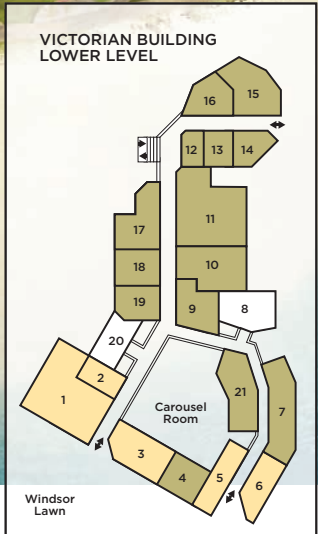

 HOTEL DEL CORONADO

**GUESTROOMS**

- Beach Village 1000/2000
- Victorian Building 3000
- California Cabanas 4000
- Ocean Towers 6000

- Dining
- Shopping
- ◆ Entrance
- ★ Beach Village Check-In

**VICTORIAN BUILDING LOWER LEVEL**

Baby Changing Stations are located in the following restrooms:

- Sheerwater Men's handicapped stall
- Lobby Women's handicapped stall
- Fitness Center Men's and Women's handicapped stalls
- Main Pool Women's handicapped stall