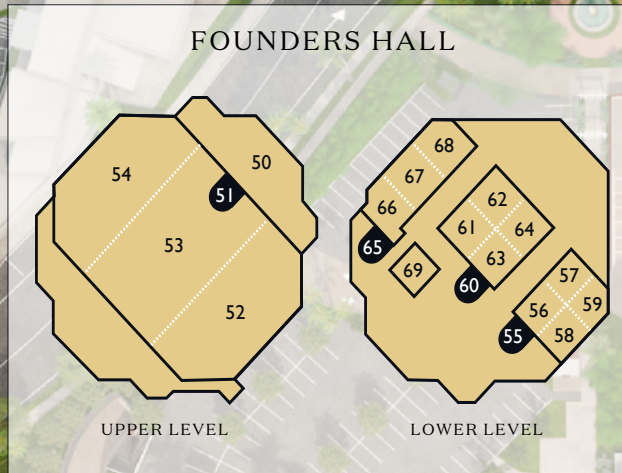

FOUNDERS HALL

SOUTHPOINTE CENTER

THE CABANAS

HOTEL DEL
CORONADO
EST. 1888

Beachfront Meetings & Events

Majestically set on the edge of the Pacific Ocean, The Del offers over 96,000 square feet of breathtaking indoor and outdoor meeting space, including a private white sand beach.