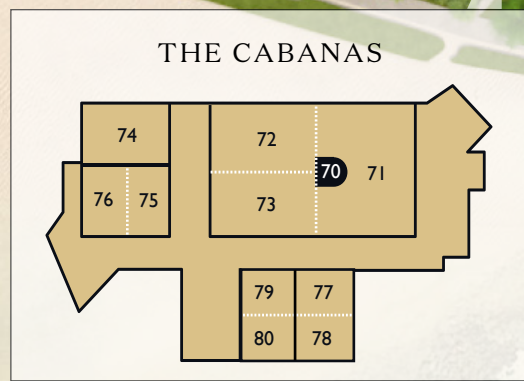

FOUNDERS HALL

SOUTHPOINTE CENTER

THE CABANAS

HOTEL DEL
CORONADO
EST. 1888

Beachfront Meetings & Events

Majestically set on the edge of the Pacific Ocean, The Del offers over 96,000 square feet of breathtaking indoor and outdoor meeting space, including a private white sand beach.