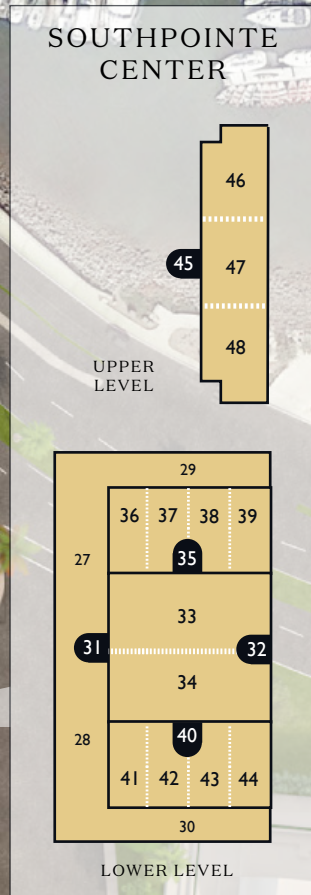

FOUNDERS HALL

SOUTHPOINTE CENTER

THE CABANAS

HOTEL DEL
CORONADO
EST. 1888

Beachfront Meetings & Events

Majestically set on the edge of the Pacific Ocean, The Del offers over 96,000 square feet of breathtaking indoor and outdoor meeting space, including a private white sand beach.